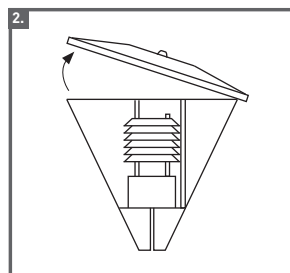

Colours

- RAL9007 Gunmetal

	Lamp wattage and type	Lamp holder	Description	Weight (Kg)*	Windage (m ²)
AL3401	70/100W HCI-E/P	E27	Clear bowl; integral gear	11.2	0.30
AL3401	50/70/100W SON-E	E27/E40	Clear bowl; integral gear	11.4	0.30
AL3401	50/80/125W HQL	E27	Clear bowl; integral gear	10.7	0.30
AL3401	42W DULUX-T/E	GX 24q-3	Clear bowl; integral gear	9.8	0.30

*Max in range.

Column and bracket options

Choose between fixed and base hinged

	5m	4m		5m	4m
Fixed			Base diameter (mm) Shaft diameter (mm) Base height (mm) Flange plate Root length (mm) Door opening (mm) Cable entry (root) (mm)		
Tubular	TB050	TB040/M741		140/168	140/168
Tubular in Gunmetal	TB050/2P9007	TB040/M741/2P9007		76	76
Lo-cone	TB050/LC2	TB040/LC2		1250	1250
Lo-cone in Gunmetal	TB050/LC2/2P9007	TB040/LC2/2P9007		Type 0	Type 0
Base				1000	800
Light duty	T051RLS	T041RLS		500 x 100	500 x 100
Light duty in Gunmetal	T051RLS/2P9007	T041RLS/2P9007		150 x 50	150 x 50
For flange plate add /FP: e.g. TB040/FP/LC2					
Accessories					
ELSAB1/6A	Single phase, cut-out, 6A, termination plate				
AL3499	Asymmetric shield				
AL3400PC	Photo cell option				

Mounting height: 4m-5m

Maintenance

Access to lamp by removing top canopy

AL3401

70W SON-E

Mounting height: 4m

AL3401

70W SON-E

Mounting height: 4m

All dimensions are in mm.