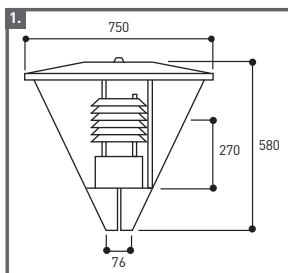

Key features

Dimensions & Mounting

Mounting height: 4m-5m