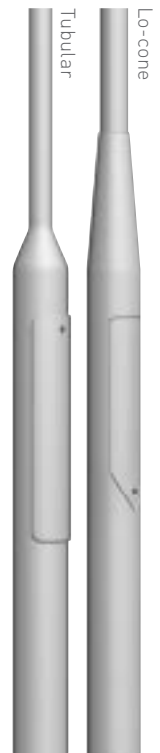

ASTRAL AL3400

Benefits

- Contemporary styling with high vandal protection thanks to the impact resistant polycarbonate cylinder

Features

- Cast aluminium base finished with a polyester powder coating
- Aluminium top canopy finished on the inner surface with a reflective white paint
- Impact resistant clear polycarbonate cone (UV stabilised)
- Mirrored louvres to ensure directional light control and minimal glare
- Integral gear control
- Asymmetric version available with internal shield to restrict overspill
- Supplied in Gunmetal (RAL9007) as standard

Colours

- RAL9007 Gunmetal

	Lamp wattage and type	Lamp holder	Description	Weight (Kg)*	Windage (m ²)
AL3401	70/100W HCI-E/P	E27	Clear bowl; integral gear	11.2	0.30
AL3401	50/70/100W SON-E	E27/E40	Clear bowl; integral gear	11.4	0.30
AL3401	50/80/125W HQL	E27	Clear bowl; integral gear	10.7	0.30
AL3401	42W DULUX-T/E	GX 24q-3	Clear bowl; integral gear	9.8	0.30

*Max in range.

Column and bracket options

Choose between fixed and base hinged

	5m	4m		5m	4m
Fixed			Base diameter (mm) Shaft diameter (mm) Base height (mm) Flange plate Root length (mm) Door opening (mm) Cable entry (root) (mm)		
Tubular	TB050	TB040/M741		140/168	140/168
Tubular in Gunmetal	TB050/2P9007	TB040/M741/2P9007		76	76
Lo-cone	TB050/LC2	TB040/LC2		1250	1250
Lo-cone in Gunmetal	TB050/LC2/2P9007	TB040/LC2/2P9007		Type 0	Type 0
Base				1000	800
Light duty	T051RLS	T041RLS		500 x 100	500 x 100
Light duty in Gunmetal	T051RLS/2P9007	T041RLS/2P9007		150 x 50	150 x 50
For flange plate add /FP: e.g. TB040/FP/LC2					
Accessories					
ELSAB1/6A	Single phase, cut-out, 6A, termination plate				
AL3499	Asymmetric shield				
AL3400PC	Photo cell option				

Mounting height: 4m-5m

Maintenance

Access to lamp by removing top canopy

AL3401

70W SON-E

Mounting height: 4m

AL3401

70W SON-E