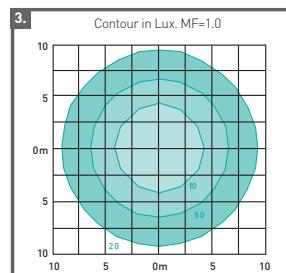

AL3401

70W SON-E

Mounting height: 4m