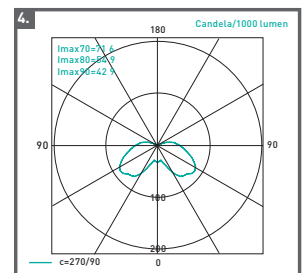

Mounting height: 4m-5m

Maintenance

Access to lamp by removing top canopy

AL3401

70W SON-E

Mounting height: 4m

AL3401

70W SON-E