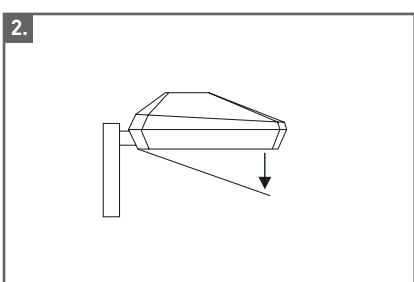

## Column options

Choose between fixed and base hinged

	6m	5m	4m		6m	5m	4m
<b>Fixed</b>				Base diameter (mm)	140/168	140/168	140/168
Tubular	TB060/SP1	TB050/SP1	TB040				
Finished Gunmetal	TB060/SP1/2P9007	TB050/SP1/2P9007	TB040/2P9007	Shaft diameter (60mm spigot)	76	76	60/76
Lo-cone Gunmetal	TB060/HC/2P9007	TB050/HC/2P9007	TB040/HC/2P9007				
<b>Base</b>				Base height (mm)	1250	1250	1250
Light duty	T061RLS/SP1	T051RLS/SP1	T041RLS/SP1				
Finished Gunmetal	T061RLS/SP1/2P9007	T051RLS/SP1/2P9007	T041RLS/SP1/2P9007	Flange plate (mm)	Type 0	Type 0	Type 0
Root length (mm)	1000	800	600				
<b>Accessories</b>				Door opening (mm)	500 x 100	500 x 100	500 x 100
<b>ELSAB1/6A</b> Single phase, cut-out, 6A, termination plate							
Columns and brackets finished hot dip galvanised to BSEN1461:1999				Cable entry (root) (mm)	150 x 50	150 x 50	150 x 50
Where indicated, columns are spray painted with a long life 2-pack acrylic coat, wet finish 190 microns. RAL9007 Gunmetal.							

## Key features

**Dimensions & Mounting**  
Mounting height: 4m-6m

**Maintenance**  
Access the lamp and control gear by lowering glass via 4 releasing screw fixings

**AL3601**  
70W SON-T  
Mounting height: 5m