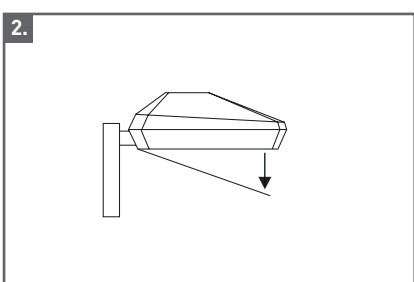

## Column options

Choose between fixed and base hinged

	6m	5m	4m		6m	5m	4m
<b>Fixed</b>				Base diameter (mm)	140/168	140/168	140/168
Tubular	TB060/SP1	TB050/SP1	TB040				
Finished Gunmetal	TB060/SP1/2P9007	TB050/SP1/2P9007	TB040/2P9007	Shaft diameter (60mm spigot)	76	76	60/76
Lo-cone Gunmetal	TB060/HC/2P9007	TB050/HC/2P9007	TB040/HC/2P9007				
<b>Base</b>				Base height (mm)	1250	1250	1250
Light duty	T061RLS/SP1	T051RLS/SP1	T041RLS/SP1				
Finished Gunmetal	T061RLS/SP1/2P9007	T051RLS/SP1/2P9007	T041RLS/SP1/2P9007	Flange plate (mm)	Type 0	Type 0	Type 0
<b>Accessories</b>							
<b>ELSAB1/6A</b> Single phase, cut-out, 6A, termination plate				Root length (mm)	1000	800	600
Columns and brackets finished hot dip galvanised to BSEN1461:1999							
Where indicated, columns are spray painted with a long life 2-pack acrylic coat, wet finish 190 microns. RAL9007 Gunmetal.				Door opening (mm)	500 x 100	500 x 100	500 x 100
				Cable entry (root) (mm)	150 x 50	150 x 50	150 x 50

## Key features

**Dimensions & Mounting**  
Mounting height: 4m-6m

**Maintenance**  
Access the lamp and control gear by lowering glass via 4 releasing screw fixings

**AL3601**  
70W SON-T  
Mounting height: 5m