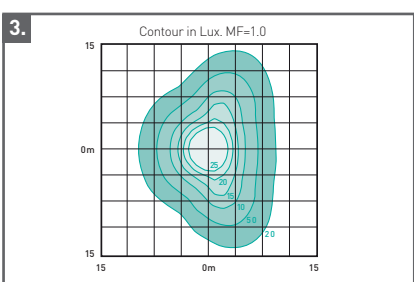

## Column options

Choose between fixed and base hinged

	6m	5m	4m		6m	5m	4m
<b>Fixed</b>				Base diameter (mm)	140/168	140/168	140/168
Tubular	TB060/SP1	TB050/SP1	TB040				
Finished Gunmetal	TB060/SP1/2P9007	TB050/SP1/2P9007	TB040/2P9007	Shaft diameter (60mm spigot)	76	76	60/76
Lo-cone Gunmetal	TB060/HC/2P9007	TB050/HC/2P9007	TB040/HC/2P9007				
<b>Base</b>				Base height (mm)	1250	1250	1250
Light duty	T061RLS/SP1	T051RLS/SP1	T041RLS/SP1				
Finished Gunmetal	T061RLS/SP1/2P9007	T051RLS/SP1/2P9007	T041RLS/SP1/2P9007	Flange plate (mm)	Type 0	Type 0	Type 0
<b>Accessories</b>							
<b>ELSAB1/6A</b> Single phase, cut-out, 6A, termination plate				Root length (mm)	1000	800	600
Columns and brackets finished hot dip galvanised to BSEN1461:1999							
Where indicated, columns are spray painted with a long life 2-pack acrylic coat, wet finish 190 microns. RAL9007 Gunmetal.				Door opening (mm)	500 x 100	500 x 100	500 x 100
				Cable entry (root) (mm)	150 x 50	150 x 50	150 x 50

## Key features

**Dimensions & Mounting**  
Mounting height: 4m-6m

**Maintenance**  
Access the lamp and control gear by lowering glass via 4 releasing screw fixings

**AL3601**  
70W SON-T  
Mounting height: 5m