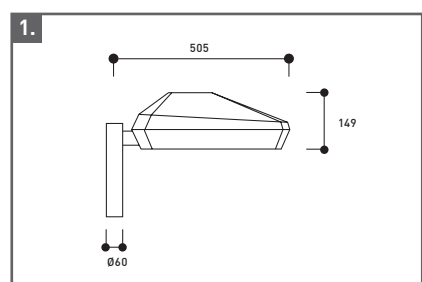

## Column options

Choose between fixed and base hinged

	6m	5m	4m		6m	5m	4m
<b>Fixed</b>				Base diameter (mm)	140/168	140/168	140/168
Tubular	TB060/SP1	TB050/SP1	TB040				
Finished Gunmetal	TB060/SP1/2P9007	TB050/SP1/2P9007	TB040/2P9007	Shaft diameter (60mm spigot)	76	76	60/76
Lo-cone Gunmetal	TB060/HC/2P9007	TB050/HC/2P9007	TB040/HC/2P9007				
<b>Base</b>				Base height (mm)	1250	1250	1250
Light duty	T061RLS/SP1	T051RLS/SP1	T041RLS/SP1				
Finished Gunmetal	T061RLS/SP1/2P9007	T051RLS/SP1/2P9007	T041RLS/SP1/2P9007	Flange plate (mm)	Type 0	Type 0	Type 0
Root length (mm)	1000	800	600				
<b>Accessories</b>				Door opening (mm)	500 x 100	500 x 100	500 x 100
<b>ELSAB1/6A</b> Single phase, cut-out, 6A, termination plate							
Columns and brackets finished hot dip galvanised to BSEN1461:1999				Cable entry (root) (mm)	150 x 50	150 x 50	150 x 50
Where indicated, columns are spray painted with a long life 2-pack acrylic coat, wet finish 190 microns. RAL9007 Gunmetal.							

## Key features

**Dimensions & Mounting**  
Mounting height: 4m-6m

**Maintenance**  
Access the lamp and control gear by lowering glass via 4 releasing screw fixings

**AL3601**  
70W SON-T  
Mounting height: 5m

All dimensions are in mm.

Full photometry available on our website [www.abaculighting.com](http://www.abaculighting.com)