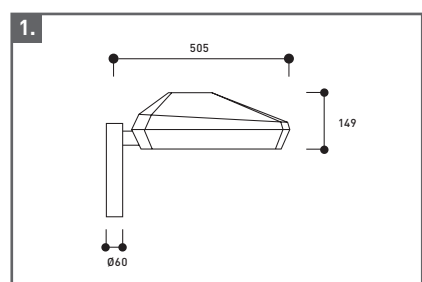

## Column options

Choose between fixed and base hinged

	6m	5m	4m		6m	5m	4m
<b>Fixed</b>				Base diameter (mm)	140/168	140/168	140/168
Tubular	TB060/SP1	TB050/SP1	TB040				
Finished Gunmetal	TB060/SP1/2P9007	TB050/SP1/2P9007	TB040/2P9007	Shaft diameter (60mm spigot)	76	76	60/76
Lo-cone Gunmetal	TB060/HC/2P9007	TB050/HC/2P9007	TB040/HC/2P9007				
<b>Base</b>				Base height (mm)	1250	1250	1250
Light duty	T061RLS/SP1	T051RLS/SP1	T041RLS/SP1				
Finished Gunmetal	T061RLS/SP1/2P9007	T051RLS/SP1/2P9007	T041RLS/SP1/2P9007	Flange plate (mm)	Type 0	Type 0	Type 0
<b>Accessories</b>							
<b>ELSAB1/6A</b> Single phase, cut-out, 6A, termination plate				Root length (mm)	1000	800	600
Columns and brackets finished hot dip galvanised to BSEN1461:1999							
Where indicated, columns are spray painted with a long life 2-pack acrylic coat, wet finish 190 microns. RAL9007 Gunmetal.				Door opening (mm)	500 x 100	500 x 100	500 x 100
				Cable entry (root) (mm)	150 x 50	150 x 50	150 x 50

## Key features

**Dimensions & Mounting**  
Mounting height: 4m-6m

**Maintenance**  
Access the lamp and control gear by lowering glass via 4 releasing screw fixings

**AL3601**  
70W SON-T  
Mounting height: 5m

All dimensions are in mm.

Full photometry available on our website [www.abaculighting.com](http://www.abaculighting.com)