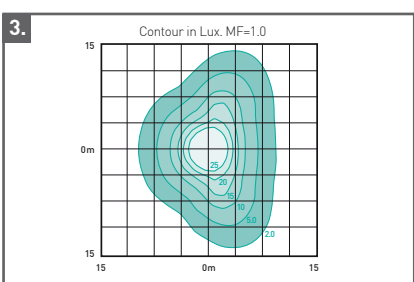

## Column options

Choose between fixed and base hinged

	6m	5m	4m		6m	5m	4m
<b>Fixed</b>				Base diameter (mm)	140/168	140/168	140/168
Tubular	TB060/SP1	TB050/SP1	TB040				
Finished Gunmetal	TB060/SP1/2P9007	TB050/SP1/2P9007	TB040/2P9007	Shaft diameter (60mm spigot)	76	76	60/76
Lo-cone Gunmetal	TB060/HC/2P9007	TB050/HC/2P9007	TB040/HC/2P9007				
<b>Base</b>				Base height (mm)	1250	1250	1250
Light duty	T061RLS/SP1	T051RLS/SP1	T041RLS/SP1				
Finished Gunmetal	T061RLS/SP1/2P9007	T051RLS/SP1/2P9007	T041RLS/SP1/2P9007	Flange plate (mm)	Type 0	Type 0	Type 0
Root length (mm)	1000	800	600				
<b>Accessories</b>				Door opening (mm)	500 x 100	500 x 100	500 x 100
<b>ELSAB1/6A</b> Single phase, cut-out, 6A, termination plate							
Columns and brackets finished hot dip galvanised to BSEN1461:1999				Cable entry (root) (mm)	150 x 50	150 x 50	150 x 50
Where indicated, columns are spray painted with a long life 2-pack acrylic coat, wet finish 190 microns. RAL9007 Gunmetal.							

## Key features

**Dimensions & Mounting**  
Mounting height: 4m-6m

**Maintenance**  
Access the lamp and control gear by lowering glass via 4 releasing screw fixings

**AL3601**  
70W SON-T  
Mounting height: 5m