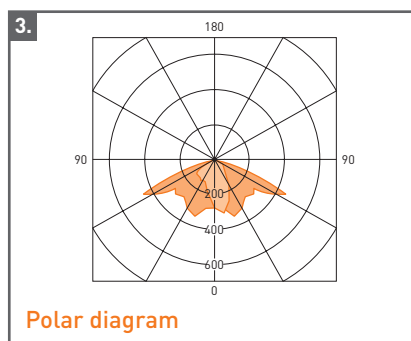

Column options (post top)

	8m	6m	5m
Fixed	TB081/SP	TB060	TB050
Base	T081RLS/SP	T061RLS	T051RLS

All dimensions are in mm.

For column and bracket options, consult the Abacus Lighting column brochure