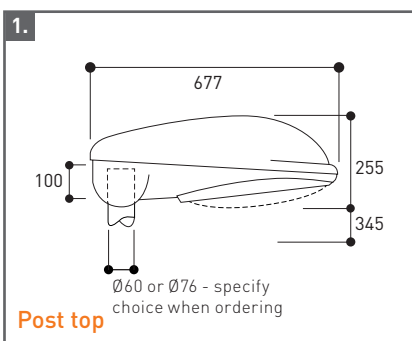

TRIVIUM AL6310

Benefits

- High output road lantern with capacity up to 400W
- 0% ULOR dark skies friendly with flat glass option

Features

- Die-cast aluminium body finished in a Light Grey polyester powder coating (RAL7024)
- High performance reflector in high purity anodised aluminium
- Available in low profile glass bowl or flat glass option

- Adjustable lamp holder, providing various horizontal and vertical positions to accommodate different lamp types
- Optional shield to limit backward or forward spill light
- Integral control gear
- Upper body hinges upwards to access lamp and gear

	Lamp wattage and type	Lamp holder	Description	Weight (Kg)	Windage (m ²)
AL6311	70W SON-T 70/100/150W HQI-E	E27	Low profile bowl	6.5	0.155
AL6312	100/150/250/400W SON-T 250/400W HQI-T	E40	Low profile bowl	6.5	0.155
AL6313	70W SON-T 70/100/150W HQI-E	E27	Flat glass	6.5	0.121
AL6314	100/150/250/400W SON-T 250/400W HQI-T	E40	Flat glass	6.5	0.121
AL6399	External shield				

Key features

Mounting

Post top mounting onto 60mm/76mm diameter columns
 Mounting height: 4m – 10m
 Side mounting onto 60mm diameter columns

Access

Upper body hinges upwards and locks into position to enable access to lamp and gear