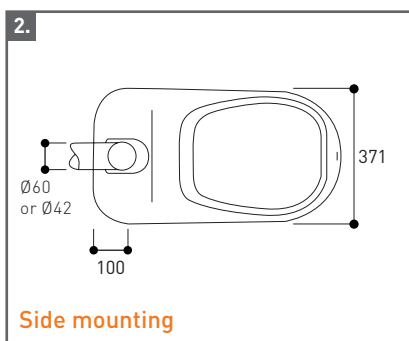

TRIVIUM AL6310

Benefits

- High output road lantern with capacity up to 400W
- 0% ULOR dark skies friendly with flat glass option

Features

- Die-cast aluminium body finished in a Light Grey polyester powder coating (RAL7024)
- High performance reflector in high purity anodised aluminium
- Available in low profile glass bowl or flat glass option

- Adjustable lamp holder, providing various horizontal and vertical positions to accommodate different lamp types
- Optional shield to limit backward or forward spill light
- Integral control gear
- Upper body hinges upwards to access lamp and gear

	Lamp wattage and type	Lamp holder	Description	Weight (Kg)	Windage (m ²)
AL6311	70W SON-T 70/100/150W HQI-E	E27	Low profile bowl	6.5	0.155
AL6312	100/150/250/400W SON-T 250/400W HQI-T	E40	Low profile bowl	6.5	0.155
AL6313	70W SON-T 70/100/150W HQI-E	E27	Flat glass	6.5	0.121
AL6314	100/150/250/400W SON-T 250/400W HQI-T	E40	Flat glass	6.5	0.121
AL6399	External shield				

Key features

Mounting

Post top mounting onto 60mm/76mm diameter columns
 Mounting height: 4m – 10m
 Side mounting onto 60mm diameter columns

Access

Upper body hinges upwards and locks into position to enable access to lamp and gear