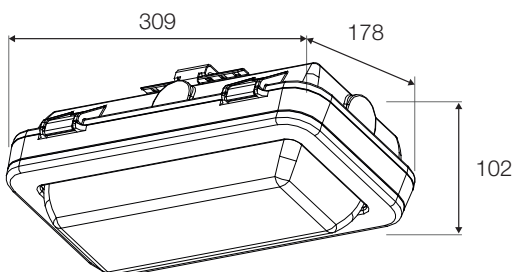

**Applications**

- Amenity

**Colour**

- Black
- White
- Bronze
- Grey

**Polar diagrams**

**Dimensions (mm)**

**ARDUO LED**  
**AL22700 Series**  
**IP65**

| Code      | Wattage (W) | Lumen Output (lm) | Length (Inches) | Style                 | Colour Temperature (K) | Colour (As Standard) *** |
|-----------|-------------|-------------------|-----------------|-----------------------|------------------------|--------------------------|
| AL22701*  | 41          | 5538              | 12              | Horizontal, full lens | 5000                   | Black                    |
|           | 26          | 3511              | 12              | Horizontal, full lens | 5000                   | Black                    |
| AL22702*  | 41          | 4879              | 12              | Horizontal, eyelid    | 5000                   | Black                    |
|           | 26          | 3094              | 12              | Horizontal, eyelid    | 5000                   | Black                    |
| AL22703   | 41          | 5292              | 12              | Vertical, eyelid      | 5000                   | Black                    |
|           | 26          | 3355              | 12              | Vertical, eyelid      | 5000                   | Black                    |
| AL22704** | 52          | 6632              | 24              | Horizontal, full lens | 5000                   | Black                    |
|           | 72          | 9183              | 24              | Horizontal, full lens | 5000                   | Black                    |