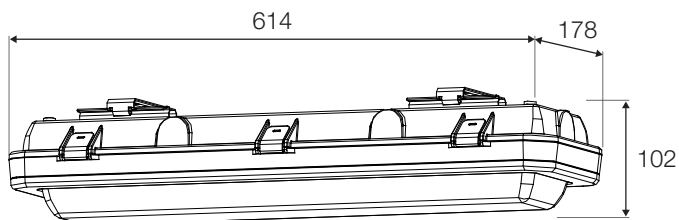

**Applications**

- Amenity

**Colour**

- Black
- White
- Bronze
- Grey

**Polar diagrams**

**Dimensions (mm)**

**ARDUO LED**  
**AL22700 Series**  
**IP65**

| Code      | Wattage (W) | Lumen Output (lm) | Length (Inches) | Style                 | Colour Temperature (K) | Colour (As Standard) *** |
|-----------|-------------|-------------------|-----------------|-----------------------|------------------------|--------------------------|
| AL22701*  | 41          | 5538              | 12              | Horizontal, full lens | 5000                   | Black                    |
|           | 26          | 3511              | 12              | Horizontal, full lens | 5000                   | Black                    |
| AL22702*  | 41          | 4879              | 12              | Horizontal, eyelid    | 5000                   | Black                    |
|           | 26          | 3094              | 12              | Horizontal, eyelid    | 5000                   | Black                    |
| AL22703   | 41          | 5292              | 12              | Vertical, eyelid      | 5000                   | Black                    |
|           | 26          | 3355              | 12              | Vertical, eyelid      | 5000                   | Black                    |
| AL22704** | 52          | 6632              | 24              | Horizontal, full lens | 5000                   | Black                    |
|           | 72          | 9183              | 24              | Horizontal, full lens | 5000                   | Black                    |